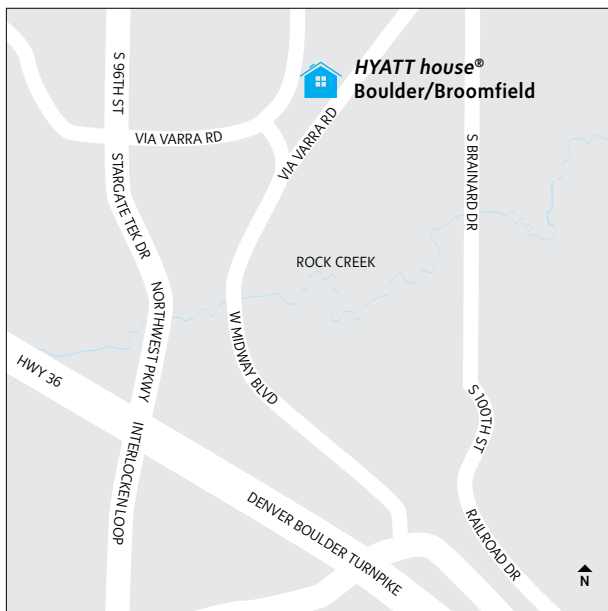

We're waiting to welcome you.

Visit hyatthouse.com or call 866 974 9288 to plan your visit and get back to the business of living your life.

HYATT house™ Boulder/Broomfield
13351 West Midway Boulevard 📍 Broomfield, CO 80020
T 720 890 4811 📠 F 720 890 4812
hyatthousebroomfield.com